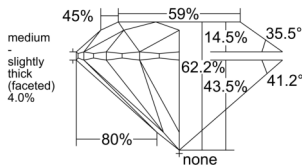

GIA®

FACSIMILE

GIA REPORT 3545733551

Verify this report at GIA.edu

GIA NATURAL DIAMOND DOSSIER®

March 03, 2026
GIA Report Number 3545733551
Shape and Cutting Style ..... Round Brilliant
Measurements ..... 4.69 - 4.72 x 2.93 mm

GRADING RESULTS

Carat Weight ..... 0.40 carat
Color Grade ..... F
Clarity Grade VS2
Cut Grade ..... Excellent

ADDITIONAL GRADING INFORMATION

Polish ..... Excellent
Symmetry ..... Excellent
Fluorescence ..... None
Clarity Characteristics ..... Crystal, Cloud
Inscription(s): GIA 3545733551

PROPORTIONS

GRADING SCALES

GIA COLOR SCALE	GIA CLARITY SCALE	GIA CUT SCALE	
D	FLAWLESS	EXCELLENT	
E	INTERNALLY FLAWLESS		
F		VVS₁	VERY GOOD
G	VVS₂		
H	VS₁	GOOD	
I	VS₂		
J	SI₁	FAIR	
K	SI₂		
L	I₁	POOR	
M	I₂		
N	I₃		
O			
P			
Q			
R			
S			
T			
U			
V			
W			
X			
Y			
Z