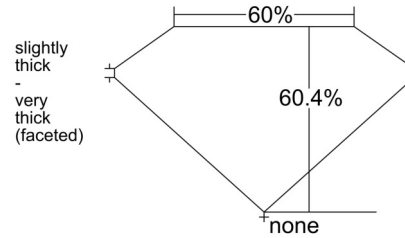

GIA NATURAL DIAMOND GRADING REPORT

March 02, 2026
 GIA Report Number 3545730594
 Shape and Cutting Style Heart Brilliant
 Measurements 6.54 x 7.92 x 4.79 mm

GRADING RESULTS

Carat Weight 1.51 carat
 Color Grade K
 Clarity Grade VS1

ADDITIONAL GRADING INFORMATION

Polish Excellent
 Symmetry Excellent
 Fluorescence Faint
 Inscription(s): GIA 3545730594

Comments: Clouds are not shown. Pinpoints are not shown.

PROPORTIONS

Profile not to actual proportions

CLARITY CHARACTERISTICS

KEY TO SYMBOLS*

- Crystal
- ∖ Needle

* Red symbols denote internal characteristics (inclusions). Green or black symbols denote external characteristics (blemishes). Diagram is an approximate representation of the diamond, and symbols shown indicate type, position, and approximate size of clarity characteristics. All clarity characteristics may not be shown. Details of finish are not shown.