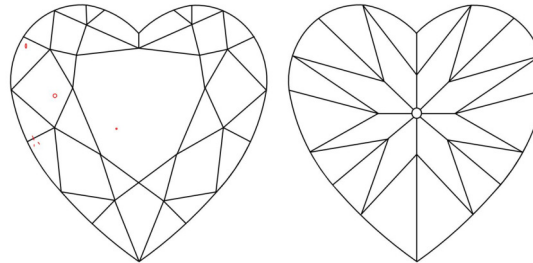

GIA NATURAL DIAMOND GRADING REPORT

March 02, 2026
 GIA Report Number 3545730594
 Shape and Cutting Style Heart Brilliant
 Measurements 6.54 x 7.92 x 4.79 mm

GRADING RESULTS

Carat Weight 1.51 carat
 Color Grade K
 Clarity Grade VS1

ADDITIONAL GRADING INFORMATION

Polish Excellent
 Symmetry Excellent
 Fluorescence Faint
 Inscription(s): GIA 3545730594

Comments: Clouds are not shown. Pinpoints are not shown.

PROPORTIONS

Profile not to actual proportions

CLARITY CHARACTERISTICS

KEY TO SYMBOLS*

- Crystal
- ∖ Needle

* Red symbols denote internal characteristics (inclusions). Green or black symbols denote external characteristics (blemishes). Diagram is an approximate representation of the diamond, and symbols shown indicate type, position, and approximate size of clarity characteristics. All clarity characteristics may not be shown. Details of finish are not shown.