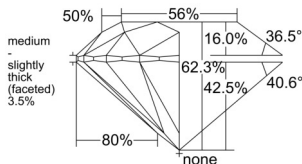

GIA®

FACSIMILE

GIA REPORT 3545729624

Verify this report at GIA.edu

GIA NATURAL DIAMOND DOSSIER®

March 02, 2026
GIA Report Number 3545729624
Shape and Cutting Style ..... Round Brilliant
Measurements ..... 4.72 - 4.76 x 2.96 mm

GRADING RESULTS

Carat Weight ..... 0.41 carat
Color Grade ..... J
Clarity Grade VVS2
Cut Grade ..... Excellent

ADDITIONAL GRADING INFORMATION

Polish ..... Excellent
Symmetry ..... Excellent
Fluorescence ..... None
Clarity Characteristics ..... Pinpoint
Inscription(s): GIA 3545729624

PROPORTIONS

GRADING SCALES

GIA COLOR SCALE	GIA CLARITY SCALE	GIA CUT SCALE	
COLOURLESS D	FLAWLESS	EXCELLENT	
E	INTERNALLY FLAWLESS		
F		VVS₁	VERY GOOD
G	VVS₂		
H	VS₁	GOOD	
I	VS₂		
J	SI₁	FAIR	
K	SI₂		
L	I₁	POOR	
M	I₂		
N	I₃		
O			
P			
Q			
R			
S			
T			
U			
V			
W			
X			
Y			
Z