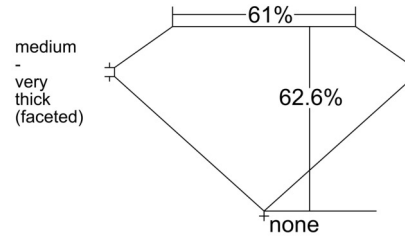

PROPORTIONS

Profile not to actual proportions