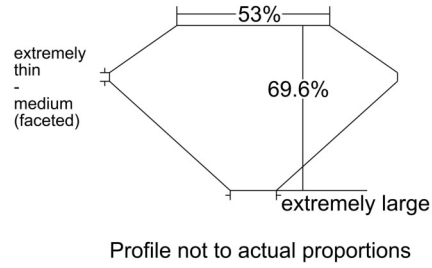

GIA NATURAL DIAMOND GRADING REPORT

February 27, 2026  
 GIA Report Number ..... 3545713610  
 Shape and Cutting Style ..... Old Mine Brilliant  
 Measurements ..... 5.72 x 5.50 x 3.82 mm

GRADING RESULTS

Carat Weight ..... 1.02 carat  
 Color Grade ..... L  
 Clarity Grade ..... VS1

ADDITIONAL GRADING INFORMATION

Polish ..... Very Good  
 Symmetry ..... Good  
 Fluorescence ..... None  
 Inscription(s): GIA 3545713610

PROPORTIONS

CLARITY CHARACTERISTICS

KEY TO SYMBOLS\*

-  Cavity
-  Needle
-  Indented Natural
-  Natural

\* Red symbols denote internal characteristics (inclusions). Green or black symbols denote external characteristics (blemishes). Diagram is an approximate representation of the diamond, and symbols shown indicate type, position, and approximate size of clarity characteristics. All clarity characteristics may not be shown. Details of finish are not shown.