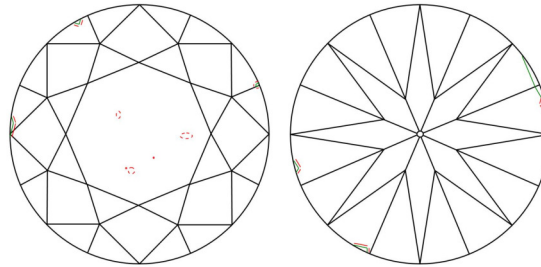

GIA NATURAL DIAMOND GRADING REPORT

February 24, 2026

GIA Report Number 3545697399

Shape and Cutting Style Round Brilliant

Measurements 6.04 - 6.15 x 4.05 mm

GRADING RESULTS

Carat Weight 1.00 carat

Color Grade H

Clarity Grade VS1

Cut Grade Good

ADDITIONAL GRADING INFORMATION

Polish Very Good

Symmetry Good

Fluorescence None

Inscription(s): GIA 3545697399

Comments: Additional clouds, additional pinpoints and surface graining are not shown.

PROPORTIONS

Profile to actual proportions

CLARITY CHARACTERISTICS

KEY TO SYMBOLS*

-  Indented Natural
-  Cloud
-  Pinpoint
-  Natural

* Red symbols denote internal characteristics (inclusions). Green or black symbols denote external characteristics (blemishes). Diagram is an approximate representation of the diamond, and symbols shown indicate type, position, and approximate size of clarity characteristics. All clarity characteristics may not be shown. Details of finish are not shown.