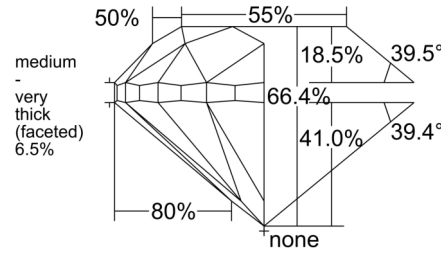

GIA NATURAL DIAMOND GRADING REPORT

February 24, 2026

GIA Report Number 3545697399

Shape and Cutting Style Round Brilliant

Measurements 6.04 - 6.15 x 4.05 mm

GRADING RESULTS

Carat Weight 1.00 carat

Color Grade H

Clarity Grade VS1

Cut Grade Good

ADDITIONAL GRADING INFORMATION

Polish Very Good

Symmetry Good

Fluorescence None

Inscription(s): GIA 3545697399

Comments: Additional clouds, additional pinpoints and surface graining are not shown.

PROPORTIONS

Profile to actual proportions

CLARITY CHARACTERISTICS

KEY TO SYMBOLS*

-  Indented Natural
-  Cloud
-  Pinpoint
-  Natural

* Red symbols denote internal characteristics (inclusions). Green or black symbols denote external characteristics (blemishes). Diagram is an approximate representation of the diamond, and symbols shown indicate type, position, and approximate size of clarity characteristics. All clarity characteristics may not be shown. Details of finish are not shown.