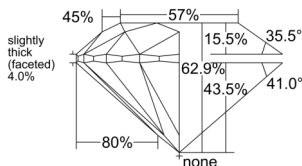

GIA®

FACSIMILE

GIA REPORT

3545694686

Verify this report at GIA.edu

GIA NATURAL DIAMOND DOSSIER®

February 25, 2026
GIA Report Number 3545694686
Shape and Cutting Style ..... Round Brilliant
Measurements ..... 5.62 - 5.67 x 3.55 mm

GRADING RESULTS

Carat Weight ..... 0.70 carat
Color Grade I
Clarity Grade VVS1
Cut Grade ..... Excellent

ADDITIONAL GRADING INFORMATION

Polish ..... Excellent
Symmetry ..... Excellent
Fluorescence ..... None
Clarity Characteristics ..... Needle, Pinpoint, Feather
Inscription(s): GIA 3545694686

PROPORTIONS

Profile to actual proportions

GRADING SCALES

GIA COLOR SCALE

COLORED	D
	E
	F
	G
	H
	I
	J
NEAR COLORLESS	K
	L
Faint	M
	N
	O
	P
	Q
	R
	S
	T
	U
	V
	W
	X
	Y
Light	Z

GIA CLARITY SCALE

FLAWLESS	INTERNAL FLAWLESS	VERY VERY SLIGHTLY INCLUDED	VERY SLIGHTLY INCLUDED	SLIGHTLY INCLUDED	INCLUDED	FLAWLESS
						VVS₁
VVS₂	VS₁	VS₂	SI₁	SI₂	I₁	I₂
						I₃

GIA CUT SCALE

EXCELLENT
VERY GOOD
GOOD
FAIR
POOR