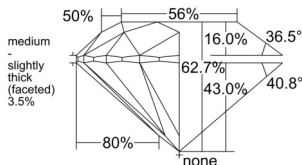

GIA®

FACSIMILE

GIA REPORT 3545672755

Verify this report at GIA.edu

GIA NATURAL DIAMOND DOSSIER®

February 19, 2026
GIA Report Number 3545672755
Shape and Cutting Style ..... Round Brilliant
Measurements ..... 4.68 - 4.73 x 2.95 mm

GRADING RESULTS

Carat Weight ..... 0.40 carat
Color Grade ..... K
Clarity Grade VS2
Cut Grade ..... Excellent

ADDITIONAL GRADING INFORMATION

Polish ..... Excellent
Symmetry ..... Excellent
Fluorescence ..... None
Clarity Characteristics ..... Feather
Inscription(s): GIA 3545672755

PROPORTIONS

GRADING SCALES

GIA COLOR SCALE	GIA CLARITY SCALE	GIA CUT SCALE	
D	FLAWLESS	EXCELLENT	
E	INTERNALLY FLAWLESS		
F		VVS₁	VERY GOOD
G	VVS₂		
H	VS₁	GOOD	
I	VS₂		
J	SI₁	FAIR	
K	SI₂		
L	I₁	POOR	
M	I₂		
N	I₃		
O			
P			
Q			
R			
S			
T			
U			
V			
W			
X			
Y			
Z