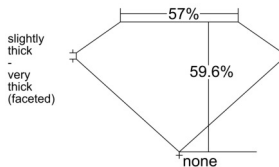

GIA®

FACSIMILE

GIA REPORT 3545656472

Verify this report at GIA.edu

GIA NATURAL DIAMOND DOSSIER®

February 17, 2026

GIA Report Number 3545656472

Shape and Cutting Style ..... Heart Brilliant

Measurements ..... 5.35 x 6.05 x 3.60 mm

GRADING RESULTS

Carat Weight ..... 0.70 carat

Color Grade ..... E

Clarity Grade VS1

ADDITIONAL GRADING INFORMATION

Polish ..... Excellent

Symmetry ..... Very Good

Fluorescence ..... None

Clarity Characteristics ..... Cloud

Inscription(s): GIA 3545656472

PROPORTIONS

Profile not to actual proportions

GRADING SCALES

GIA COLOR SCALE		GIA CLARITY SCALE			
COLORLESS	D	VERY VERY SLIGHTLY INCLUDED	FLAWLESS		
	E		INTERNALLY FLAWLESS		
	F	VERY SLIGHTLY INCLUDED	VVS₁		
	G		VVS₂		
	H		VS₁		
	NEAR COLORLESS	I	SLIGHTLY INCLUDED	VS₂	
		J		SI₁	
		FAINT	K	INCLUDED	SI₂
			L		I₁
			M		I₂
VERT LIGHT			N	INCLUDED	I₃
	O				
	P				
	Q				
LIGHT	R				
	S				
	T				
	U				
	V				
	Z