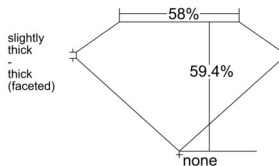

GIA®

FACSIMILE

GIA REPORT 3545649001

Verify this report at GIA.edu

GIA NATURAL DIAMOND DOSSIER®

February 17, 2026
GIA Report Number 3545649001
Shape and Cutting Style ..... Heart Brilliant
Measurements ..... 4.97 x 5.55 x 3.30 mm

GRADING RESULTS

Carat Weight ..... 0.52 carat
Color Grade ..... G
Clarity Grade VS1

ADDITIONAL GRADING INFORMATION

Polish ..... Excellent
Symmetry ..... Very Good
Fluorescence ..... None
Clarity Characteristics ..... Feather
Inscription(s): GIA 3545649001

PROPORTIONS

Profile not to actual proportions

GRADING SCALES

GIA COLOR SCALE		GIA CLARITY SCALE			
COLORLESS	D	VERY VERY SLIGHTLY INCLUDED	FLAWLESS		
	E		INTERNALLY FLAWLESS		
	F	VERY SLIGHTLY INCLUDED	VS₁		
	G		VS₂		
	H		VS₁		
	NEAR COLORLESS	I	SLIGHTLY INCLUDED	SI₁	
		J		SI₂	
		FAINT	K	INCLUDED	I₁
			L		I₂
			M		I₃
VERT LIGHT	N				
	O				
	P				
	Q				
	R				
	S				
	T				
LIGHT	U				
	V				
	W				
	X				
Y					
Z