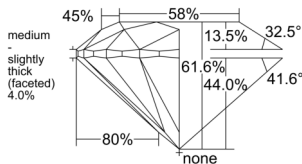

GIA®

FACSIMILE

GIA REPORT 3545642743

Verify this report at GIA.edu

GIA NATURAL DIAMOND DOSSIER®

February 13, 2026
GIA Report Number 3545642743
Shape and Cutting Style ..... Round Brilliant
Measurements ..... 3.69 - 3.72 x 2.28 mm

GRADING RESULTS

Carat Weight ..... 0.19 carat
Color Grade ..... D
Clarity Grade VVS2
Cut Grade ..... Excellent

ADDITIONAL GRADING INFORMATION

Polish ..... Excellent
Symmetry ..... Excellent
Fluorescence ..... Faint
Clarity Characteristics ..... Cloud, Pinpoint, Feather
Inscription(s): GIA 3545642743

PROPORTIONS

Profile to actual proportions

GRADING SCALES

GIA COLOR SCALE	GIA CLARITY SCALE	GIA CUT SCALE	
D	FLAWLESS	EXCELLENT	
E	INTERNALLY FLAWLESS		
F		VVS₁	VERY GOOD
G	VVS₂		
H	VS₁	GOOD	
I	VS₂		
J	SI₁	FAIR	
K	SI₂		
L	I₁	POOR	
M	I₂		
N	I₃		
O			
P			
Q			
R			
S			
T			
U			
V			
W			
X			
Y			
Z