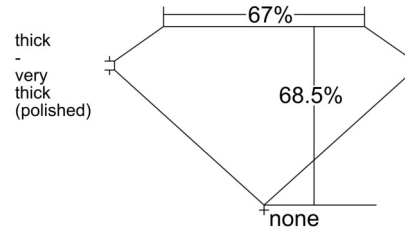

**GIA NATURAL DIAMOND GRADING REPORT**

February 13, 2026

GIA Report Number ..... 3545630538

Shape and Cutting Style ..... Square Emerald Cut

Measurements ..... 6.15 x 6.15 x 4.21 mm

**GRADING RESULTS**

Carat Weight ..... 1.52 carat

Color Grade ..... K

Clarity Grade ..... VVS2

**ADDITIONAL GRADING INFORMATION**

Polish ..... Excellent

Symmetry ..... Excellent

Fluorescence ..... None

Inscription(s): GIA 3545630538

**PROPORTIONS**

Profile not to actual proportions

**CLARITY CHARACTERISTICS**

**KEY TO SYMBOLS\***

- Pinpoint
- ∖ Needle

\* Red symbols denote internal characteristics (inclusions). Green or black symbols denote external characteristics (blemishes). Diagram is an approximate representation of the diamond, and symbols shown indicate type, position, and approximate size of clarity characteristics. All clarity characteristics may not be shown. Details of finish are not shown.