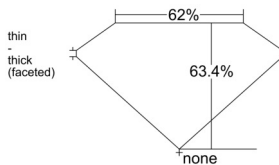

GIA®

FACSIMILE

GIA REPORT 3545628984

Verify this report at GIA.edu

GIA NATURAL DIAMOND DOSSIER®

February 12, 2026
GIA Report Number 3545628984
Shape and Cutting Style ..... Pear Brilliant
Measurements ..... 7.74 x 4.88 x 3.09 mm

GRADING RESULTS

Carat Weight ..... 0.70 carat
Color Grade ..... F
Clarity Grade VS1

ADDITIONAL GRADING INFORMATION

Polish ..... Excellent
Symmetry ..... Excellent
Fluorescence ..... Faint
Clarity Characteristics..... Crystal, Cloud, Needle, Pinpoint
Inscription(s): GIA 3545628984

PROPORTIONS

Profile not to actual proportions

GRADING SCALES

GIA COLOR SCALE		GIA CLARITY SCALE			
COLORLESS	D	VERY VERY SLIGHTLY INCLUDED	FLAWLESS		
	E		INTERNALLY FLAWLESS		
	F		VVS₁		
	G		VVS₂		
	NEAR COLORLESS		H	VERY SLIGHTLY INCLUDED	VS₁
			I		VS₂
	FAINT		J	SLIGHTLY INCLUDED	SI₁
			K		SI₂
			L		I₁
			M		I₂
N		I₃			
VERT LIGHT		O	INCLUDED		
		P			
		Q			
	R				
LIGHT	S				
	T				
	U				
	V				
	W				
	Z