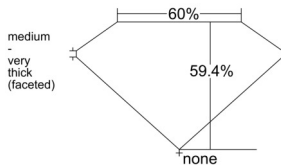

GIA®

FACSIMILE

GIA REPORT 3545622154

Verify this report at GIA.edu

GIA NATURAL DIAMOND DOSSIER®

February 11, 2026
GIA Report Number 3545622154
Shape and Cutting Style ..... Heart Brilliant
Measurements ..... 4.86 x 5.63 x 3.35 mm

GRADING RESULTS

Carat Weight ..... 0.53 carat
Color Grade ..... F
Clarity Grade VVS2

ADDITIONAL GRADING INFORMATION

Polish ..... Excellent
Symmetry ..... Excellent
Fluorescence ..... None
Clarity Characteristics ..... Cloud, Pinpoint
Inscription(s): GIA 3545622154

PROPORTIONS

Profile not to actual proportions

GRADING SCALES

GIA COLOR SCALE		GIA CLARITY SCALE			
COLORLESS	D	VERY VERY SLIGHTLY INCLUDED	FLAWLESS		
	E		INTERNALLY FLAWLESS		
	F	VERY SLIGHTLY INCLUDED	VVS₁		
	G		VVS₂		
	H		VS₁		
	NEAR COLORLESS	I	SLIGHTLY INCLUDED	VS₂	
		J		SI₁	
		FAINT	K	INCLUDED	SI₂
			L		I₁
			M		I₂
VERT LIGHT	N	LIGHT	I₃		
	O				
	P				
	Q				
	R				
	S				
	T