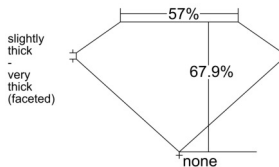

GIA®

FACSIMILE

GIA REPORT 3545592121

Verify this report at GIA.edu

GIA NATURAL DIAMOND DOSSIER®

February 05, 2026
GIA Report Number 3545592121
Shape and Cutting Style ..... Pear Brilliant
Measurements ..... 6.47 x 4.35 x 2.95 mm

GRADING RESULTS

Carat Weight ..... 0.51 carat
Color Grade ..... G
Clarity Grade VS1

ADDITIONAL GRADING INFORMATION

Polish ..... Excellent
Symmetry ..... Excellent
Fluorescence ..... Medium Blue
Clarity Characteristics ..... Crystal, Pinpoint
Inscription(s): GIA 3545592121

PROPORTIONS

Profile not to actual proportions

GRADING SCALES

GIA COLOR SCALE		GIA CLARITY SCALE		
COLORLESS	D	VERY VERY SLIGHTLY INCLUDED	FLAWLESS	
	E		INTERNALLY FLAWLESS	
	F		VS₁	
	G		VS₂	
	NEAR COLORLESS	H	VERY SLIGHTLY INCLUDED	VS₁
		I		VS₂
		J	SLIGHTLY INCLUDED	S₁
		K		S₂
	FAINT	L	INCLUDED	I₁
		M		I₂
N		I₃		
O				
VERT LIGHT		P		
		Q		
		R		
		S		
LIGHT	T			
	U			
	V			
	W			
	X			
	Y			
	Z