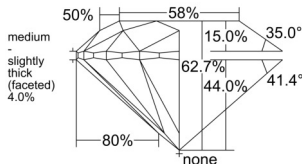

GIA®

FACSIMILE

GIA REPORT 3545579388

Verify this report at GIA.edu

GIA NATURAL DIAMOND DOSSIER®

February 04, 2026
GIA Report Number 3545579388
Shape and Cutting Style ..... Round Brilliant
Measurements ..... 5.14 - 5.17 x 3.23 mm

GRADING RESULTS

Carat Weight ..... 0.53 carat
Color Grade ..... F
Clarity Grade S11
Cut Grade ..... Excellent

ADDITIONAL GRADING INFORMATION

Polish ..... Excellent
Symmetry ..... Excellent
Fluorescence ..... None
Clarity Characteristics ..... Cloud, Crystal, Feather
Inscription(s): GIA 3545579388

PROPORTIONS

Profile to actual proportions