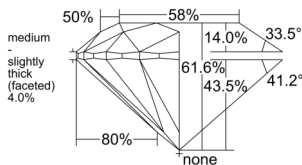

GIA®

FACSIMILE

GIA REPORT 3545578476

Verify this report at GIA.edu

GIA NATURAL DIAMOND DOSSIER®

February 04, 2026
GIA Report Number 3545578476
Shape and Cutting Style ..... Round Brilliant
Measurements ..... 3.72 - 3.73 x 2.29 mm

GRADING RESULTS

Carat Weight ..... 0.19 carat
Color Grade ..... F
Clarity Grade S11
Cut Grade ..... Excellent

ADDITIONAL GRADING INFORMATION

Polish ..... Excellent
Symmetry ..... Very Good
Fluorescence ..... None
Clarity Characteristics ..... Cloud, Crystal
Inscription(s): GIA 3545578476

PROPORTIONS

GRADING SCALES

GIA COLOR SCALE

COLOURESS	D
	E
	F
	G
	H
	I
	J
NEAR COLOURESS	K
	L
FAIN	M
	N
	O
	P
VERY LIGHT	Q
	R
	S
	T
	U
	V
	W
	X
	Y
LIGHT	Z

GIA CLARITY SCALE

VERY VERY SLIGHTLY INCLUDED	FLAWLESS
	INTERNALLY FLAWLESS
VERY SLIGHTLY INCLUDED	VVS₁
	VVS₂
SLIGHTLY INCLUDED	VS₁
	VS₂
INCLUDED	SI₁
	SI₂
	I₁
	I₂
	I₃

GIA CUT SCALE

EXCELLENT
VERY GOOD
GOOD
FAIR
POOR