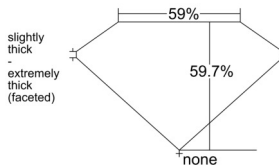

GIA®

FACSIMILE

GIA REPORT 3545543996

Verify this report at GIA.edu

GIA NATURAL DIAMOND DOSSIER®

January 30, 2026
GIA Report Number 3545543996
Shape and Cutting Style ..... Heart Brilliant
Measurements ..... 5.09 x 5.43 x 3.24 mm

GRADING RESULTS

Carat Weight ..... 0.51 carat
Color Grade ..... D
Clarity Grade VS2

ADDITIONAL GRADING INFORMATION

Polish ..... Very Good
Symmetry ..... Very Good
Fluorescence ..... None
Clarity Characteristics ..... Crystal, Feather
Inscription(s): GIA 3545543996

PROPORTIONS

Profile not to actual proportions

GRADING SCALES

GIA COLOR SCALE		GIA CLARITY SCALE		
NEAR COLORLESS	D	VERY VERY SLIGHTLY INCLUDED	FLAWLESS	
	E		INTERNALLY FLAWLESS	
	F	VERY SLIGHTLY INCLUDED	VVS₁	
	G		VVS₂	
	H		VS₁	
	FAINT	I	SLIGHTLY INCLUDED	VS₂
		J		SI₁
		K	INCLUDED	SI₂
		L		I₁
		M		I₂
N		I₃		
LIGHT	O			
	P			
	Q			
	R			
	S			
	T			
	U			
	V			
	W			
	X			
	Y			
	Z