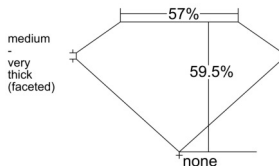

GIA®

FACSIMILE

GIA REPORT 3545516128

Verify this report at GIA.edu

GIA NATURAL DIAMOND DOSSIER®

January 27, 2026
GIA Report Number 3545516128
Shape and Cutting Style ..... Heart Brilliant
Measurements ..... 5.42 x 6.11 x 3.63 mm

GRADING RESULTS

Carat Weight ..... 0.70 carat
Color Grade ..... G
Clarity Grade VVS2

ADDITIONAL GRADING INFORMATION

Polish ..... Very Good
Symmetry ..... Excellent
Fluorescence ..... None
Clarity Characteristics ..... Needle, Pinpoint
Inscription(s): GIA 3545516128

PROPORTIONS

Profile not to actual proportions

GRADING SCALES

GIA COLOR SCALE		GIA CLARITY SCALE			
COLORLESS	D	VERY VERY SLIGHTLY INCLUDED	FLAWLESS		
	E		INTERNALLY FLAWLESS		
	F	VERY SLIGHTLY INCLUDED	VVS₁		
	G		VVS₂		
	H		VS₁		
	NEAR COLORLESS	I	SLIGHTLY INCLUDED	VS₂	
		J		SI₁	
		FAINT	K	INCLUDED	SI₂
			L		I₁
			M		I₂
VERT LIGHT	N	LIGHT	I₃		
	O				
	P				
	Q				
	R