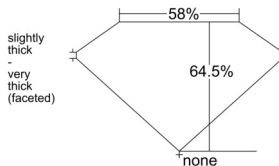

GIA®

FACSIMILE

GIA REPORT 3545508436

Verify this report at GIA.edu

GIA NATURAL DIAMOND DOSSIER®

January 27, 2026
GIA Report Number 3545508436
Shape and Cutting Style ..... Pear Brilliant
Measurements ..... 6.85 x 4.31 x 2.78 mm

GRADING RESULTS

Carat Weight ..... 0.50 carat
Color Grade ..... G
Clarity Grade VVS2

ADDITIONAL GRADING INFORMATION

Polish ..... Excellent
Symmetry ..... Very Good
Fluorescence ..... Faint
Clarity Characteristics..... Cloud, Pinpoint, Surface Graining
Inscription(s): GIA 3545508436

PROPORTIONS

Profile not to actual proportions

GRADING SCALES

GIA COLOR SCALE		GIA CLARITY SCALE			
COLORLESS	D	VERY VERY SLIGHTLY INCLUDED	FLAWLESS		
	E		INTERNALLY FLAWLESS		
	F		VVS₁		
	NEAR COLORLESS	G	VERY SLIGHTLY INCLUDED	VVS₂	
		H		VS₁	
		FAINT	I	SLIGHTLY INCLUDED	VS₂
			J		SI₁
			K		SI₂
	LIGHT	L	INCLUDED	I₁	
		M		I₂	
N		I₃			
O					
P					
Q					
R