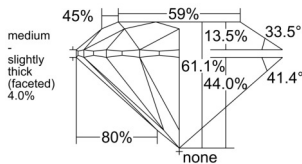

GIA®

FACSIMILE

GIA REPORT 3545473340

Verify this report at GIA.edu

GIA NATURAL DIAMOND DOSSIER®

January 19, 2026
GIA Report Number 3545473340
Shape and Cutting Style ..... Round Brilliant
Measurements ..... 4.32 - 4.34 x 2.65 mm

GRADING RESULTS

Carat Weight ..... 0.30 carat
Color Grade ..... H
Clarity Grade VS2
Cut Grade ..... Excellent

ADDITIONAL GRADING INFORMATION

Polish ..... Excellent
Symmetry ..... Excellent
Fluorescence ..... Faint
Clarity Characteristics ..... Feather
Inscription(s): GIA 3545473340

PROPORTIONS

Profile to actual proportions

GRADING SCALES

GIA COLOR SCALE	GIA CLARITY SCALE	GIA CUT SCALE	
D	FLAWLESS	EXCELLENT	
E	INTERNALLY FLAWLESS		
F		VVS₁	VERY GOOD
G	VVS₂		
H	VS₁	GOOD	
I	VS₂		
J	SI₁	FAIR	
K	SI₂		
L	I₁	POOR	
M			
N			
O	I₂		
P			
Q	I₃		
R			
S			
T			
U			
V			
W			
X			
Y			
Z