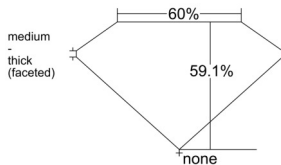

GIA®

FACSIMILE

GIA REPORT 3545450782

Verify this report at GIA.edu

GIA NATURAL DIAMOND DOSSIER®

January 16, 2026
GIA Report Number 3545450782
Shape and Cutting Style ..... Heart Brilliant
Measurements ..... 4.97 x 5.79 x 3.42 mm

GRADING RESULTS

Carat Weight ..... 0.57 carat
Color Grade ..... E
Clarity Grade VS1

ADDITIONAL GRADING INFORMATION

Polish ..... Excellent
Symmetry ..... Excellent
Fluorescence ..... None
Clarity Characteristics ..... Crystal, Feather, Pinpoint
Inscription(s): GIA 3545450782

PROPORTIONS

Profile not to actual proportions

GRADING SCALES

GIA COLOR SCALE		GIA CLARITY SCALE			
COLORLESS	D	VERY VERY SLIGHTLY INCLUDED	FLAWLESS		
	E		INTERNALLY FLAWLESS		
	F	VERY SLIGHTLY INCLUDED	VVS₁		
	G		VVS₂		
	H		VS₁		
	NEAR COLORLESS	I	SLIGHTLY INCLUDED	VS₂	
		J		SI₁	
		FAINT	K	INCLUDED	SI₂
			L		I₁
			M		I₂
VERT LIGHT	N	NOT GRADED	I₃		
	O				
	P				
	Q				
	R				
LIGHT	S				
	T				
	U				
	V				
	W				
X					
Y					
Z