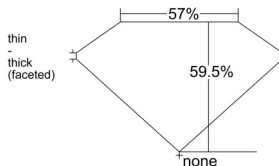

GIA®

FACSIMILE

GIA REPORT 3545439984

Verify this report at GIA.edu

GIA NATURAL DIAMOND DOSSIER®

January 13, 2026
GIA Report Number 3545439984
Shape and Cutting Style ..... Heart Brilliant
Measurements ..... 4.96 x 5.74 x 3.41 mm

GRADING RESULTS

Carat Weight ..... 0.57 carat
Color Grade ..... E
Clarity Grade VVS2

ADDITIONAL GRADING INFORMATION

Polish ..... Excellent
Symmetry ..... Very Good
Fluorescence ..... Faint
Clarity Characteristics ..... Cloud, Indented Natural
Inscription(s): GIA 3545439984

PROPORTIONS

Profile not to actual proportions

GRADING SCALES

GIA COLOR SCALE		GIA CLARITY SCALE			
COLORLESS	D	VERY VERY SLIGHTLY INCLUDED	FLAWLESS		
	E		INTERNALLY FLAWLESS		
	F	VERY SLIGHTLY INCLUDED	VVS₁		
	G		VVS₂		
	H		VS₁		
	NEAR COLORLESS	I	SLIGHTLY INCLUDED	VS₂	
		J		SI₁	
		FAINT	K	INCLUDED	SI₂
			L		I₁
			M		I₂
VERT LIGHT	N	INCLUDED	I₃		
	O				
	P				
	Q				
	R				
LIGHT	S				
	T				
	U				
	V				
	W				
X					
Y					
Z