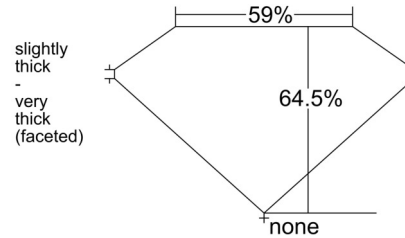

GIA NATURAL DIAMOND GRADING REPORT

January 14, 2026
 GIA Report Number 3545437040
 Shape and Cutting Style Oval Brilliant
 Measurements 7.64 x 5.47 x 3.53 mm

GRADING RESULTS

Carat Weight 1.00 carat
 Color Grade G
 Clarity Grade VS2

Profile not to actual proportions

CLARITY CHARACTERISTICS

KEY TO SYMBOLS*

- Feather
- Needle
- Pinpoint

* Red symbols denote internal characteristics (inclusions). Green or black symbols denote external characteristics (blemishes). Diagram is an approximate representation of the diamond, and symbols shown indicate type, position, and approximate size of clarity characteristics. All clarity characteristics may not be shown. Details of finish are not shown.