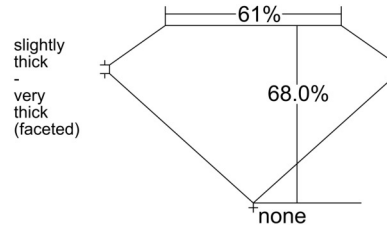

GIA NATURAL DIAMOND GRADING REPORT

January 12, 2026  
 GIA Report Number ..... 3545427272  
 Shape and Cutting Style ..... Cushion Modified Brilliant  
 Measurements ..... 5.57 x 5.51 x 3.74 mm

GRADING RESULTS

Carat Weight ..... 1.01 carat  
 Color Grade ..... H  
 Clarity Grade ..... VS1

ADDITIONAL GRADING INFORMATION

Polish ..... Excellent  
 Symmetry ..... Excellent  
 Fluorescence ..... None  
 Inscription(s): GIA 3545427272

**Comments:** Additional pinpoints are not shown. Internal graining is not shown.

PROPORTIONS

Profile not to actual proportions

CLARITY CHARACTERISTICS

KEY TO SYMBOLS\*

- Crystal
- Pinpoint

\* Red symbols denote internal characteristics (inclusions). Green or black symbols denote external characteristics (blemishes). Diagram is an approximate representation of the diamond, and symbols shown indicate type, position, and approximate size of clarity characteristics. All clarity characteristics may not be shown. Details of finish are not shown.