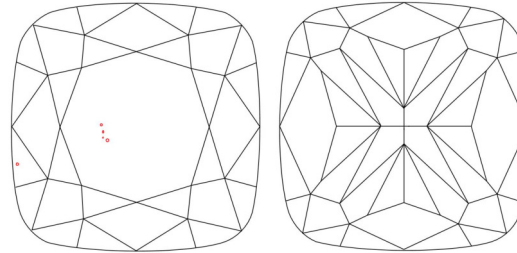

GIA NATURAL DIAMOND GRADING REPORT

January 12, 2026  
 GIA Report Number ..... 3545427272  
 Shape and Cutting Style ..... Cushion Modified Brilliant  
 Measurements ..... 5.57 x 5.51 x 3.74 mm

GRADING RESULTS

Carat Weight ..... 1.01 carat  
 Color Grade ..... H  
 Clarity Grade ..... VS1

ADDITIONAL GRADING INFORMATION

Polish ..... Excellent  
 Symmetry ..... Excellent  
 Fluorescence ..... None  
 Inscription(s): GIA 3545427272

**Comments:** Additional pinpoints are not shown. Internal graining is not shown.

PROPORTIONS

Profile not to actual proportions

CLARITY CHARACTERISTICS

KEY TO SYMBOLS\*

- Crystal
- Pinpoint

\* Red symbols denote internal characteristics (inclusions). Green or black symbols denote external characteristics (blemishes). Diagram is an approximate representation of the diamond, and symbols shown indicate type, position, and approximate size of clarity characteristics. All clarity characteristics may not be shown. Details of finish are not shown.