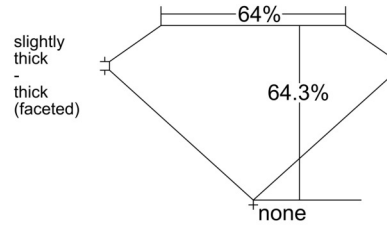

GIA NATURAL DIAMOND GRADING REPORT

January 12, 2026  
 GIA Report Number ..... 3545415826  
 Shape and Cutting Style ..... Cushion Modified Brilliant  
 Measurements ..... 5.75 x 5.72 x 3.67 mm

GRADING RESULTS

Carat Weight ..... 1.01 carat  
 Color Grade ..... G  
 Clarity Grade ..... VVS1

ADDITIONAL GRADING INFORMATION

Polish ..... Excellent  
 Symmetry ..... Excellent  
 Fluorescence ..... Faint  
 Inscription(s): GIA 3545415826  
**Comments:** Additional pinpoints are not shown.

PROPORTIONS

Profile not to actual proportions

CLARITY CHARACTERISTICS

KEY TO SYMBOLS\*

- Pinpoint

\* Red symbols denote internal characteristics (inclusions). Green or black symbols denote external characteristics (blemishes). Diagram is an approximate representation of the diamond, and symbols shown indicate type, position, and approximate size of clarity characteristics. All clarity characteristics may not be shown. Details of finish are not shown.