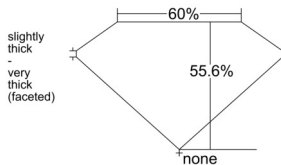

GIA®

FACSIMILE

GIA REPORT 3545408208

Verify this report at GIA.edu

GIA NATURAL DIAMOND DOSSIER®

January 09, 2026
GIA Report Number 3545408208
Shape and Cutting Style ..... Heart Brilliant
Measurements ..... 5.40 x 6.30 x 3.51 mm

GRADING RESULTS

Carat Weight ..... 0.70 carat
Color Grade I
Clarity Grade VS2

ADDITIONAL GRADING INFORMATION

Polish ..... Very Good
Symmetry ..... Very Good
Fluorescence ..... None
Clarity Characteristics ..... Feather
Inscription(s): GIA 3545408208

PROPORTIONS

Profile not to actual proportions

GRADING SCALES

GIA COLOR SCALE		GIA CLARITY SCALE			
COLORLESS	D	VERY VERY SLIGHTLY INCLUDED	FLAWLESS		
	E		INTERNALLY FLAWLESS		
	F	VERY SLIGHTLY INCLUDED	VVS₁		
	G		VVS₂		
	H		VS₁		
	NEAR COLORLESS	I	SLIGHTLY INCLUDED	VS₂	
		J		SI₁	
		FAINT	K	INCLUDED	SI₂
			L		I₁
			M		I₂
N			I₃		
VERT LIGHT	O	LIGHT			
	P				
	Q				
	R				
	S				
	T				
LIGHT	U				
	V				
	W				
	X				
Y					
Z