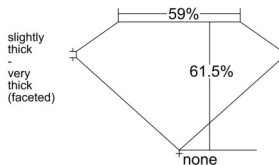

GIA®

FACSIMILE

GIA REPORT 3545404432

Verify this report at GIA.edu

GIA NATURAL DIAMOND DOSSIER®

January 08, 2026
GIA Report Number 3545404432
Shape and Cutting Style ..... Heart Brilliant
Measurements ..... 5.55 x 6.65 x 4.09 mm

GRADING RESULTS

Carat Weight ..... 0.90 carat
Color Grade ..... F
Clarity Grade VVS2

ADDITIONAL GRADING INFORMATION

Polish ..... Excellent
Symmetry ..... Excellent
Fluorescence ..... Medium Blue
Clarity Characteristics..... Pinpoint, Needle, Surface Graining
Inscription(s): GIA 3545404432

PROPORTIONS

Profile not to actual proportions

GRADING SCALES

GIA COLOR SCALE		GIA CLARITY SCALE	
COLORLESS	D	VERY VERY SLIGHTLY INCLUDED	FLAWLESS
	E		INTERNALLY FLAWLESS
	F		VVS₁
	G		VVS₂
	H		VS₁
	I		VS₂
	J		SI₁
	K		SI₂
	L		I₁
	M		I₂
NEAR COLORLESS	N	SLIGHTLY INCLUDED	I₃
	O		
	P		
	Q		
FAINT	R	INCLUDED	
	S		
	T		
	U		
	V		
	W		
	X		
	Y		
VERT LIGHT	Z