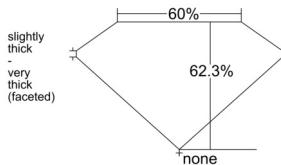

GIA®

FACSIMILE

GIA REPORT 3545396359

Verify this report at GIA.edu

GIA NATURAL DIAMOND DOSSIER®

January 08, 2026
GIA Report Number 3545396359
Shape and Cutting Style ..... Heart Brilliant
Measurements ..... 5.06 x 6.08 x 3.79 mm

GRADING RESULTS

Carat Weight ..... 0.71 carat
Color Grade ..... J
Clarity Grade VVS2

ADDITIONAL GRADING INFORMATION

Polish ..... Excellent
Symmetry ..... Excellent
Fluorescence ..... None
Clarity Characteristics ..... Pinpoint, Cloud
Inscription(s): GIA 3545396359

PROPORTIONS

Profile not to actual proportions

GRADING SCALES

GIA COLOR SCALE		GIA CLARITY SCALE			
COLORLESS	D	VERY SLIGHTLY INCLUDED	FLAWLESS		
	E		INTERNALLY FLAWLESS		
	F	SLIGHTLY INCLUDED	VVS₁		
	G		VVS₂		
	H		VS₁		
	NEAR COLORLESS	I	VERY SLIGHTLY INCLUDED	VS₂	
		J		SI₁	
		FAINT	K	SLIGHTLY INCLUDED	SI₂
			L		I₁
			M		I₂
VERT LIGHT	N	INCLUDED	I₃		
	O				
	P				
	Q				
	R				
	S				
	T				
LIGHT	U				
	V				
	W				
	X				
Y					
Z