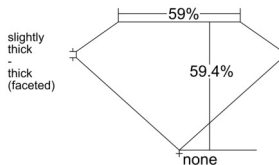

GIA®

FACSIMILE

GIA REPORT 3545390430

Verify this report at GIA.edu

GIA NATURAL DIAMOND DOSSIER®

January 07, 2026
GIA Report Number 3545390430
Shape and Cutting Style ..... Heart Brilliant
Measurements ..... 5.22 x 6.14 x 3.65 mm

GRADING RESULTS

Carat Weight ..... 0.70 carat
Color Grade ..... G
Clarity Grade VVS2

ADDITIONAL GRADING INFORMATION

Polish ..... Excellent
Symmetry ..... Very Good
Fluorescence ..... Faint
Clarity Characteristics ..... Cavity
Inscription(s): GIA 3545390430

PROPORTIONS

Profile not to actual proportions

GRADING SCALES

GIA COLOR SCALE		GIA CLARITY SCALE			
COLORLESS	D	VERY VERY SLIGHTLY INCLUDED	FLAWLESS		
	E		INTERNALLY FLAWLESS		
	F	VERY SLIGHTLY INCLUDED	VVS₁		
	G		VVS₂		
	H		VS₁		
	NEAR COLORLESS	I	SLIGHTLY INCLUDED	VS₂	
		J		SI₁	
		FAINT	K	INCLUDED	SI₂
			L		I₁
			M		I₂
VERT LIGHT			N	INCLUDED	I₃
			O		
			P		
	Q				
LIGHT	R				
	S				
	T				
	U				
	V				
	Z