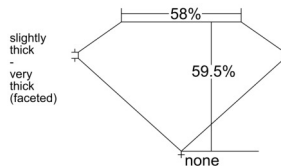

GIA®

FACSIMILE

GIA REPORT 3545389198

Verify this report at GIA.edu

GIA NATURAL DIAMOND DOSSIER®

January 07, 2026
GIA Report Number 3545389198
Shape and Cutting Style ..... Heart Brilliant
Measurements ..... 5.33 x 6.24 x 3.71 mm

GRADING RESULTS

Carat Weight ..... 0.74 carat
Color Grade ..... E
Clarity Grade VS1

ADDITIONAL GRADING INFORMATION

Polish ..... Excellent
Symmetry ..... Excellent
Fluorescence ..... Faint
Clarity Characteristics..... Crystal, Cloud, Feather, Needle
Inspection(s): GIA 3545389198

PROPORTIONS

Profile not to actual proportions

GRADING SCALES

GIA COLOR SCALE		GIA CLARITY SCALE			
COLORLESS	D	VERY VERY SLIGHTLY INCLUDED	FLAWLESS		
	E		INTERNALLY FLAWLESS		
	F		VS₁		
	NEAR COLORLESS	G	VERY SLIGHTLY INCLUDED	VS₂	
		H		VS₁	
		FAINT	I	SLIGHTLY INCLUDED	VS₂
			J		SI₁
			K		SI₂
	LIGHT	L	INCLUDED	I₁	
		M		I₂	
N		I₃			
O					
P					
Q					
R