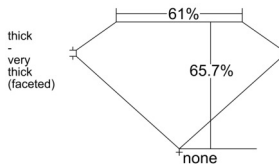

GIA®

FACSIMILE

GIA REPORT 3545382151

Verify this report at GIA.edu

GIA NATURAL DIAMOND DOSSIER®

January 06, 2026
GIA Report Number 3545382151
Shape and Cutting Style ..... Pear Brilliant
Measurements ..... 8.00 x 5.36 x 3.52 mm

GRADING RESULTS

Carat Weight ..... 0.91 carat
Color Grade ..... K
Clarity Grade VS1

ADDITIONAL GRADING INFORMATION

Polish ..... Excellent
Symmetry ..... Excellent
Fluorescence ..... Strong Blue
Clarity Characteristics ..... Crystal, Feather, Pinpoint
Inscription(s): GIA 3545382151

PROPORTIONS

Profile not to actual proportions

GRADING SCALES

GIA COLOR SCALE		GIA CLARITY SCALE	
COLORLESS	D	VERY VERY SLIGHTLY INCLUDED	FLAWLESS
	E		INTERNALLY FLAWLESS
	F		VVS₁
	G		VVS₂
	H		VS₁
	I		VS₂
	J		SI₁
	K		SI₂
	L		I₁
	M		I₂
NEAR COLORLESS	N	SLIGHTLY INCLUDED	I₃
	O		
	P		
	Q		
FAINT	R	INCLUDED	
	S		
	T		
	U		
VERT LIGHT	V	LIGHT	
	W		
	X		
	Y		
Z