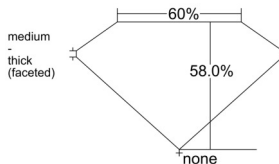

GIA®

FACSIMILE

GIA REPORT 3545380181

Verify this report at GIA.edu

GIA NATURAL DIAMOND DOSSIER®

January 07, 2026
GIA Report Number 3545380181
Shape and Cutting Style ..... Heart Brilliant
Measurements ..... 5.39 x 5.97 x 3.46 mm

GRADING RESULTS

Carat Weight ..... 0.64 carat
Color Grade ..... H
Clarity Grade VVS2

ADDITIONAL GRADING INFORMATION

Polish ..... Excellent
Symmetry ..... Very Good
Fluorescence ..... None
Clarity Characteristics ..... Pinpoint, Cloud
Inscription(s): GIA 3545380181

PROPORTIONS

Profile not to actual proportions

GRADING SCALES

GIA COLOR SCALE		GIA CLARITY SCALE			
COLORLESS	D	VERY VERY SLIGHTLY INCLUDED	FLAWLESS		
	E		INTERNALLY FLAWLESS		
	F	VERY SLIGHTLY INCLUDED	VVS₁		
	G		VVS₂		
	H		VS₁		
	NEAR COLORLESS	I	SLIGHTLY INCLUDED	VS₂	
		J		SI₁	
		FAINT	K	INCLUDED	SI₂
			L		I₁
			M		I₂
VERT LIGHT			N	INCLUDED	I₃
	O				
	P				
	Q				
LIGHT	R				
	S				
	T				
	U				
	V				
	Z