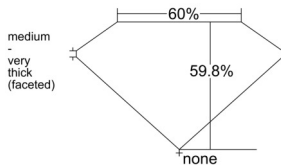

GIA®

FACSIMILE

GIA REPORT 3545379039

Verify this report at GIA.edu

GIA NATURAL DIAMOND DOSSIER®

January 06, 2026
GIA Report Number 3545379039
Shape and Cutting Style ..... Heart Brilliant
Measurements ..... 5.27 x 6.09 x 3.64 mm

GRADING RESULTS

Carat Weight ..... 0.70 carat
Color Grade ..... H
Clarity Grade VS1

ADDITIONAL GRADING INFORMATION

Polish ..... Excellent
Symmetry ..... Very Good
Fluorescence ..... None
Clarity Characteristics ..... Feather, Pinpoint
Inscription(s): GIA 3545379039

PROPORTIONS

Profile not to actual proportions

GRADING SCALES

GIA COLOR SCALE		GIA CLARITY SCALE			
COLORLESS	D	VERY VERY SLIGHTLY INCLUDED	FLAWLESS		
	E		INTERNALLY FLAWLESS		
	F	VERY SLIGHTLY INCLUDED	VVS₁		
	G		VVS₂		
	H		VS₁		
	NEAR COLORLESS	I	SLIGHTLY INCLUDED	VS₂	
		J		SI₁	
		FAINT	K	INCLUDED	SI₂
			L		I₁
			M		I₂
VERT LIGHT	N	LIGHT	I₃		
	O				
	P				
	Q				
	R