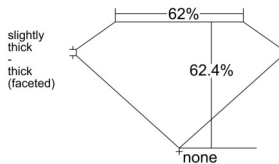

GIA®

FACSIMILE

GIA REPORT 3545378344

Verify this report at GIA.edu

GIA NATURAL DIAMOND DOSSIER®

January 06, 2026
GIA Report Number 3545378344
Shape and Cutting Style ..... Pear Brilliant
Measurements ..... 7.80 x 4.94 x 3.08 mm

GRADING RESULTS

Carat Weight ..... 0.70 carat
Color Grade ..... G
Clarity Grade VVS1

ADDITIONAL GRADING INFORMATION

Polish ..... Excellent
Symmetry ..... Excellent
Fluorescence ..... Faint
Clarity Characteristics ..... Pinpoint
Inscription(s): GIA 3545378344

PROPORTIONS

Profile not to actual proportions

GRADING SCALES

GIA COLOR SCALE		GIA CLARITY SCALE	
COLORLESS	D	VERY VERY SLIGHTLY INCLUDED	FLAWLESS
	E		INTERNALLY FLAWLESS
	F		VVS₁
	G		VVS₂
	H		VS₁
	I		VS₂
	J		SI₁
	K		SI₂
	L		I₁
	M		I₂
NEAR COLORLESS	N	SLIGHTLY INCLUDED	I₃
	O		
	P		
	Q		
FAINT	R		
	S		
	T		
	U		
VERT LIGHT	V		
	W		
	X		
	Y		
LIGHT	Z