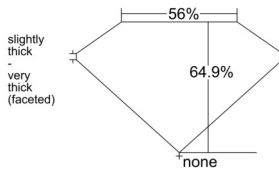

GIA®

FACSIMILE

GIA REPORT 3545377724

Verify this report at GIA.edu

GIA NATURAL DIAMOND DOSSIER®

January 06, 2026
GIA Report Number 3545377724
Shape and Cutting Style ..... Pear Brilliant
Measurements ..... 8.38 x 5.23 x 3.39 mm

GRADING RESULTS

Carat Weight ..... 0.90 carat
Color Grade ..... H
Clarity Grade SI1

ADDITIONAL GRADING INFORMATION

Polish ..... Excellent
Symmetry ..... Very Good
Fluorescence ..... None
Clarity Characteristics ..... Cloud, Feather, Crystal
Inscription(s): GIA 3545377724

PROPORTIONS

Profile not to actual proportions

GRADING SCALES

GIA COLOR SCALE		GIA CLARITY SCALE			
COLORLESS	D	VERY VERY SLIGHTLY INCLUDED	FLAWLESS		
	E		INTERNALLY FLAWLESS		
	F	VERY SLIGHTLY INCLUDED	VVS₁		
	G		VVS₂		
	H		VS₁		
	NEAR COLORLESS	I	SLIGHTLY INCLUDED	VS₂	
		J		SI₁	
		FAINT	K	INCLUDED	SI₂
			L		I₁
			M		I₂
VERT LIGHT	N	LIGHT	I₃		
	O				
	P				
	Q				
	R