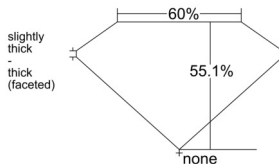

GIA®

FACSIMILE

GIA REPORT 3545376982

Verify this report at GIA.edu

GIA NATURAL DIAMOND DOSSIER®

January 06, 2026
GIA Report Number 3545376982
Shape and Cutting Style ..... Heart Brilliant
Measurements ..... 5.03 x 5.74 x 3.16 mm

GRADING RESULTS

Carat Weight ..... 0.51 carat
Color Grade ..... H
Clarity Grade VS2

ADDITIONAL GRADING INFORMATION

Polish ..... Excellent
Symmetry ..... Very Good
Fluorescence ..... None
Clarity Characteristics ..... Cloud, Crystal
Inscription(s): GIA 3545376982

PROPORTIONS

Profile not to actual proportions

GRADING SCALES

GIA COLOR SCALE		GIA CLARITY SCALE			
COLORLESS	D	VERY VERY SLIGHTLY INCLUDED	FLAWLESS		
	E		INTERNALLY FLAWLESS		
	F	VERY SLIGHTLY INCLUDED	VVS₁		
	G		VVS₂		
	H		VS₁		
	NEAR COLORLESS	I	SLIGHTLY INCLUDED	VS₂	
		J		SI₁	
		FAINT	K	INCLUDED	SI₂
			L		I₁
			M		I₂
VERT LIGHT	N	LIGHT	I₃		
	O				
	P				
	Q				
	R