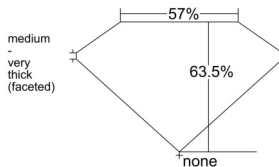

GIA®

FACSIMILE

GIA REPORT 3545375956

Verify this report at GIA.edu

GIA NATURAL DIAMOND DOSSIER®

January 06, 2026
GIA Report Number 3545375956
Shape and Cutting Style ..... Heart Brilliant
Measurements ..... 4.96 x 5.83 x 3.71 mm

GRADING RESULTS

Carat Weight ..... 0.63 carat
Color Grade I
Clarity Grade VVS2

ADDITIONAL GRADING INFORMATION

Polish ..... Very Good
Symmetry ..... Excellent
Fluorescence ..... None
Clarity Characteristics ..... Pinpoint
Inscription(s): GIA 3545375956

PROPORTIONS

Profile not to actual proportions

GRADING SCALES

GIA COLOR SCALE		GIA CLARITY SCALE	
COLORLESS	D	VERY VERY SLIGHTLY INCLUDED	FLAWLESS
	E		INTERNALLY FLAWLESS
	F		VVS₁
	G		VVS₂
	H		VS₁
	I		VS₂
	J		SI₁
	K		SI₂
	L		I₁
	M		I₂
NEAR COLORLESS	N	SLIGHTLY INCLUDED	I₃
	O		
	P		
	Q		
FAINT	R	INCLUDED	
	S		
	T		
	U		
VERT LIGHT	V	INCLUDED	
	W		
	X		
	Y		
LIGHT	Z