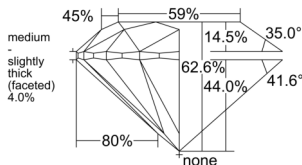

GIA®

FACSIMILE

GIA REPORT 3545372688

Verify this report at GIA.edu

GIA NATURAL DIAMOND DOSSIER®

January 05, 2026
GIA Report Number 3545372688
Shape and Cutting Style ..... Round Brilliant
Measurements ..... 5.04 - 5.07 x 3.16 mm

GRADING RESULTS

Carat Weight ..... 0.50 carat
Color Grade ..... M
Clarity Grade VVS2
Cut Grade ..... Excellent

ADDITIONAL GRADING INFORMATION

Polish ..... Excellent
Symmetry ..... Excellent
Fluorescence ..... None
Clarity Characteristics ..... Indented Natural, Pinpoint
Inscription(s): GIA 3545372688

PROPORTIONS

Profile to actual proportions