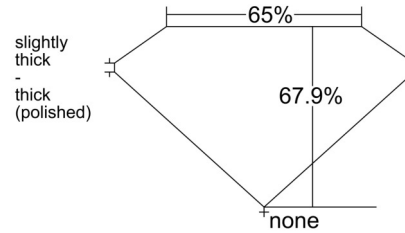

GIA NATURAL DIAMOND GRADING REPORT

December 31, 2025
 GIA Report Number 3545353836
 Shape and Cutting Style Square Emerald Cut
 Measurements 6.54 x 6.42 x 4.36 mm

GRADING RESULTS

Carat Weight 1.70 carat
 Color Grade J
 Clarity Grade VS2

ADDITIONAL GRADING INFORMATION

Polish Excellent
 Symmetry Excellent
 Fluorescence None
 Inscription(s): GIA 3545353836

Comments: Additional clouds are not shown. Pinpoints are not shown.

PROPORTIONS

Profile not to actual proportions

CLARITY CHARACTERISTICS

KEY TO SYMBOLS*

- Cloud
- Crystal
- Needle

* Red symbols denote internal characteristics (inclusions). Green or black symbols denote external characteristics (blemishes). Diagram is an approximate representation of the diamond, and symbols shown indicate type, position, and approximate size of clarity characteristics. All clarity characteristics may not be shown. Details of finish are not shown.