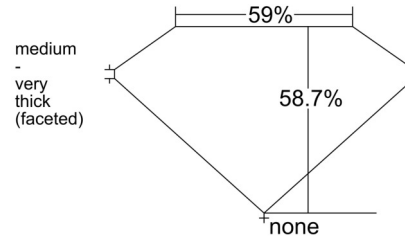

GIA NATURAL DIAMOND GRADING REPORT

January 01, 2026
 GIA Report Number 3545353248
 Shape and Cutting Style Heart Brilliant
 Measurements 5.95 x 7.00 x 4.11 mm

GRADING RESULTS

Carat Weight 1.01 carat
 Color Grade K
 Clarity Grade VS1

ADDITIONAL GRADING INFORMATION

Polish Excellent
 Symmetry Excellent
 Fluorescence Faint
 Inscription(s): GIA 3545353248
Comments: Additional pinpoints are not shown.

PROPORTIONS

Profile not to actual proportions

CLARITY CHARACTERISTICS

KEY TO SYMBOLS*

-  Cloud
-  Pinpoint

* Red symbols denote internal characteristics (inclusions). Green or black symbols denote external characteristics (blemishes). Diagram is an approximate representation of the diamond, and symbols shown indicate type, position, and approximate size of clarity characteristics. All clarity characteristics may not be shown. Details of finish are not shown.