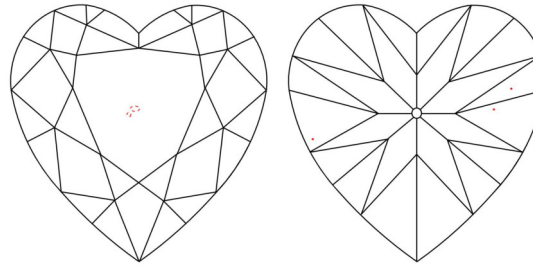

GIA NATURAL DIAMOND GRADING REPORT

January 01, 2026
 GIA Report Number 3545353248
 Shape and Cutting Style Heart Brilliant
 Measurements 5.95 x 7.00 x 4.11 mm

GRADING RESULTS

Carat Weight 1.01 carat
 Color Grade K
 Clarity Grade VS1

ADDITIONAL GRADING INFORMATION

Polish Excellent
 Symmetry Excellent
 Fluorescence Faint
 Inscription(s): GIA 3545353248
Comments: Additional pinpoints are not shown.

PROPORTIONS

Profile not to actual proportions

CLARITY CHARACTERISTICS

KEY TO SYMBOLS*

-  Cloud
-  Pinpoint

* Red symbols denote internal characteristics (inclusions). Green or black symbols denote external characteristics (blemishes). Diagram is an approximate representation of the diamond, and symbols shown indicate type, position, and approximate size of clarity characteristics. All clarity characteristics may not be shown. Details of finish are not shown.