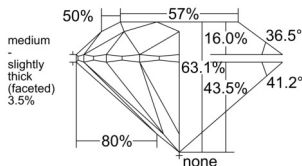

GIA®

FACSIMILE

GIA NATURAL DIAMOND DOSSIER®

January 12, 2026
GIA Report Number 3545337519
Shape and Cutting Style ..... Round Brilliant
Measurements ..... 5.23 - 5.25 x 3.31 mm

GRADING RESULTS

Carat Weight ..... 0.56 carat
Color Grade I
Clarity Grade S11
Cut Grade ..... Excellent

ADDITIONAL GRADING INFORMATION

Polish ..... Excellent
Symmetry ..... Excellent
Fluorescence ..... None
Clarity Characteristics ..... Crystal, Feather
Inscription(s): GIA 3545337519

GIA REPORT 3545337519

Verify this report at GIA.edu

PROPORTIONS

Profile to actual proportions