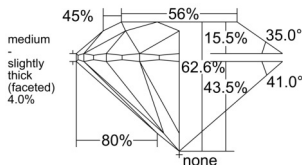

GIA®

FACSIMILE

GIA REPORT 3545314637

Verify this report at GIA.edu

GIA NATURAL DIAMOND DOSSIER®

December 26, 2025
GIA Report Number 3545314637
Shape and Cutting Style ..... Round Brilliant
Measurements ..... 5.91 - 5.95 x 3.71 mm

GRADING RESULTS

Carat Weight ..... 0.80 carat
Color Grade ..... E
Clarity Grade VS1
Cut Grade ..... Excellent

ADDITIONAL GRADING INFORMATION

Polish ..... Excellent
Symmetry ..... Excellent
Fluorescence ..... None
Clarity Characteristics..... Cloud, Feather, Needle, Pinpoint
Inscription(s): GIA 3545314637

PROPORTIONS

Profile to actual proportions

GRADING SCALES

GIA COLOR SCALE	GIA CLARITY SCALE	GIA CUT SCALE	
D	FLAWLESS	EXCELLENT	
E	INTERNALLY FLAWLESS		
F		VVS₁	VERY GOOD
G	VVS₂		
H	VS₁	GOOD	
I	VS₂		
J	SI₁	FAIR	
K	SI₂		
L	I₁	POOR	
M	I₂		
N	I₃		
O			
P			
Q			
R			
S			
T			
U			
V			
W			
X			
Y			
Z