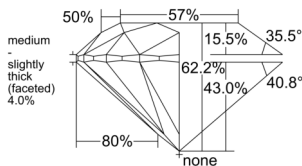

GIA®

FACSIMILE

GIA REPORT 3545301426

Verify this report at GIA.edu

GIA NATURAL DIAMOND DOSSIER®

December 24, 2025
GIA Report Number 3545301426
Shape and Cutting Style ..... Round Brilliant
Measurements ..... 5.56 - 5.58 x 3.47 mm

GRADING RESULTS

Carat Weight ..... 0.66 carat
Color Grade ..... G
Clarity Grade VVS2
Cut Grade ..... Excellent

ADDITIONAL GRADING INFORMATION

Polish ..... Excellent
Symmetry ..... Excellent
Fluorescence ..... None
Clarity Characteristics ..... Needle, Pinpoint, Cloud
Inscription(s): GIA 3545301426

PROPORTIONS

Profile to actual proportions