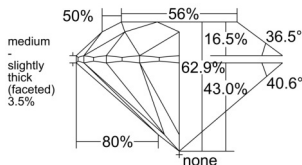

GIA®

FACSIMILE

GIA REPORT 3545300595

Verify this report at GIA.edu

GIA NATURAL DIAMOND DOSSIER®

December 25, 2025
GIA Report Number 3545300595
Shape and Cutting Style ..... Round Brilliant
Measurements ..... 4.89 - 4.93 x 3.09 mm

GRADING RESULTS

Carat Weight ..... 0.46 carat
Color Grade ..... G
Clarity Grade VS2
Cut Grade ..... Excellent

ADDITIONAL GRADING INFORMATION

Polish ..... Excellent
Symmetry ..... Excellent
Fluorescence ..... Medium Blue
Clarity Characteristics ..... Crystal
Inscription(s): GIA 3545300595

PROPORTIONS

GRADING SCALES

GIA COLOR SCALE

COLORLESS	D
	E
	F
	G
	H
	I
	J
NEAR COLORLESS	K
	L
FAIN	M
	N
	O
	P
VERY LIGHT	Q
	R
	S
	T
	U
	V
	W
	X
	Y
LIGHT	Z

GIA CLARITY SCALE

FLAWLESS	INTERNAL FLAWLESS	
		FLAWLESS
VERY VERY SLIGHTLY INCLUDED	VVS₁	
	VVS₂	
VERY SLIGHTLY INCLUDED	VS₁	
	VS₂	
SLIGHTLY INCLUDED	SI₁	
	SI₂	
INCLUDED	I₁	
	I₂	
	I₃	

GIA CUT SCALE

EXCELLENT
VERY GOOD
GOOD
FAIR
POOR