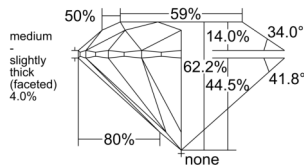

GIA®

FACSIMILE

GIA REPORT 3545294144

Verify this report at GIA.edu

GIA NATURAL DIAMOND DOSSIER®

December 24, 2025
GIA Report Number 3545294144
Shape and Cutting Style ..... Round Brilliant
Measurements ..... 5.99 - 6.04 x 3.74 mm

GRADING RESULTS

Carat Weight ..... 0.83 carat
Color Grade ..... G
Clarity Grade VVS2
Cut Grade ..... Excellent

ADDITIONAL GRADING INFORMATION

Polish ..... Excellent
Symmetry ..... Excellent
Fluorescence ..... Medium Blue
Clarity Characteristics ..... Cloud, Pinpoint, Needle
Inscription(s): GIA 3545294144

PROPORTIONS

Profile to actual proportions