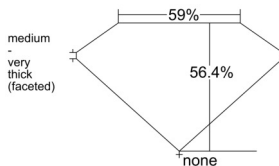

GIA®

FACSIMILE

GIA REPORT 3545280771

Verify this report at GIA.edu

GIA NATURAL DIAMOND DOSSIER®

December 22, 2025
GIA Report Number 3545280771
Shape and Cutting Style ..... Heart Brilliant
Measurements ..... 5.12 x 5.64 x 3.18 mm

GRADING RESULTS

Carat Weight ..... 0.52 carat
Color Grade ..... G
Clarity Grade VS1

ADDITIONAL GRADING INFORMATION

Polish ..... Very Good
Symmetry ..... Very Good
Fluorescence ..... None
Clarity Characteristics..... Crystal, Needle, Feather, Pinpoint
Inscription(s): GIA 3545280771

PROPORTIONS

Profile not to actual proportions

GRADING SCALES

GIA COLOR SCALE		GIA CLARITY SCALE			
COLORLESS	D	VERY VERY SLIGHTLY INCLUDED	FLAWLESS		
	E		INTERNALLY FLAWLESS		
	F	VERY SLIGHTLY INCLUDED	VVS₁		
	G		VVS₂		
	H		VS₁		
	NEAR COLORLESS	I	SLIGHTLY INCLUDED	VS₂	
		J		SI₁	
		FAINT	K	INCLUDED	SI₂
			L		I₁
			M		I₂
VERT LIGHT	N	LIGHT	I₃		
	O				
	P				
	Q				
	R