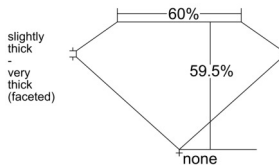

GIA®

FACSIMILE

GIA REPORT 3545271368

Verify this report at GIA.edu

GIA NATURAL DIAMOND DOSSIER®

December 19, 2025
GIA Report Number 3545271368
Shape and Cutting Style ..... Heart Brilliant
Measurements ..... 5.40 x 6.25 x 3.72 mm

GRADING RESULTS

Carat Weight ..... 0.73 carat
Color Grade ..... H
Clarity Grade VVS2

ADDITIONAL GRADING INFORMATION

Polish ..... Excellent
Symmetry ..... Excellent
Fluorescence ..... None
Clarity Characteristics ..... Cloud, Pinpoint
Inscription(s): GIA 3545271368

PROPORTIONS

Profile not to actual proportions

GRADING SCALES

GIA COLOR SCALE		GIA CLARITY SCALE			
COLORLESS	D	VERY SLIGHTLY INCLUDED	FLAWLESS		
	E		INTERNALLY FLAWLESS		
	F	INCLUDED	VVS₁		
	G		VVS₂		
	H		VS₁		
	NEAR COLORLESS	I	VERY SLIGHTLY INCLUDED	VS₂	
		J		SI₁	
		FAINT	K	INCLUDED	SI₂
			L		I₁
			M		I₂
VERTICALLY LIGHT	N	INCLUDED	I₃		
	O				
	P				
	Q				
	R				
LIGHT	S				
	T				
	U				
	V				
	W				
	X				
	Y				
	Z