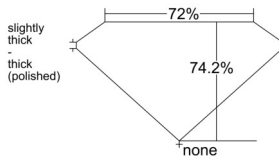

GIA®

FACSIMILE

GIA REPORT 3545264053

Verify this report at GIA.edu

GIA NATURAL DIAMOND DOSSIER®

December 18, 2025
GIA Report Number 3545264053
Shape and Cutting Style ..... Square Modified Brilliant
Measurements ..... 3.73 x 3.66 x 2.72 mm

GRADING RESULTS

Carat Weight ..... 0.30 carat
Color Grade ..... D
Clarity Grade VVS1

ADDITIONAL GRADING INFORMATION

Polish ..... Excellent
Symmetry ..... Good
Fluorescence ..... None
Clarity Characteristics ..... Cloud, Feather
Inscription(s): GIA 3545264053

PROPORTIONS

Profile not to actual proportions

GRADING SCALES

GIA COLOR SCALE		GIA CLARITY SCALE				
COLORLESS	D	NEAR COLORLESS	FLAWLESS			
	E		INTERNALLY FLAWLESS			
	F		VERY VERY SLIGHTLY INCLUDED	VVS₁		
	G			VVS₂		
	H		VERY SLIGHTLY INCLUDED	VS₁		
	I			VS₂		
	J			SLIGHTLY INCLUDED	SI₁	
	K		SI₂			
	FAINT		L	VERY LIGHT	I₁	
			M		INCLUDED	I₂
N		I₃				
O		LIGHT				
P						
Q						
R						
S						
T						
U						
V						
W						
X						
Y						
Z