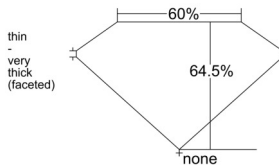

GIA®

FACSIMILE

GIA REPORT 3545262121

Verify this report at GIA.edu

GIA NATURAL DIAMOND DOSSIER®

December 18, 2025
GIA Report Number 3545262121
Shape and Cutting Style ..... Pear Brilliant
Measurements ..... 7.32 x 4.67 x 3.01 mm

GRADING RESULTS

Carat Weight ..... 0.61 carat
Color Grade ..... K
Clarity Grade VS1

ADDITIONAL GRADING INFORMATION

Polish ..... Excellent
Symmetry ..... Very Good
Fluorescence ..... None
Clarity Characteristics..... Indented Natural, Pinpoint
Inscription(s): GIA 3545262121

PROPORTIONS

Profile not to actual proportions

GRADING SCALES

GIA COLOR SCALE		GIA CLARITY SCALE			
COLORLESS	D	VERY VERY SLIGHTLY INCLUDED	FLAWLESS		
	E		INTERNALLY FLAWLESS		
	F	VERY SLIGHTLY INCLUDED	VVS₁		
	G		VVS₂		
	H		VS₁		
	NEAR COLORLESS	I	SLIGHTLY INCLUDED	VS₂	
		J		SI₁	
		FAINT	K	INCLUDED	SI₂
			L		I₁
			M		I₂
VERT LIGHT	N	LIGHT	I₃		
	O				
	P				
	Q				
	R